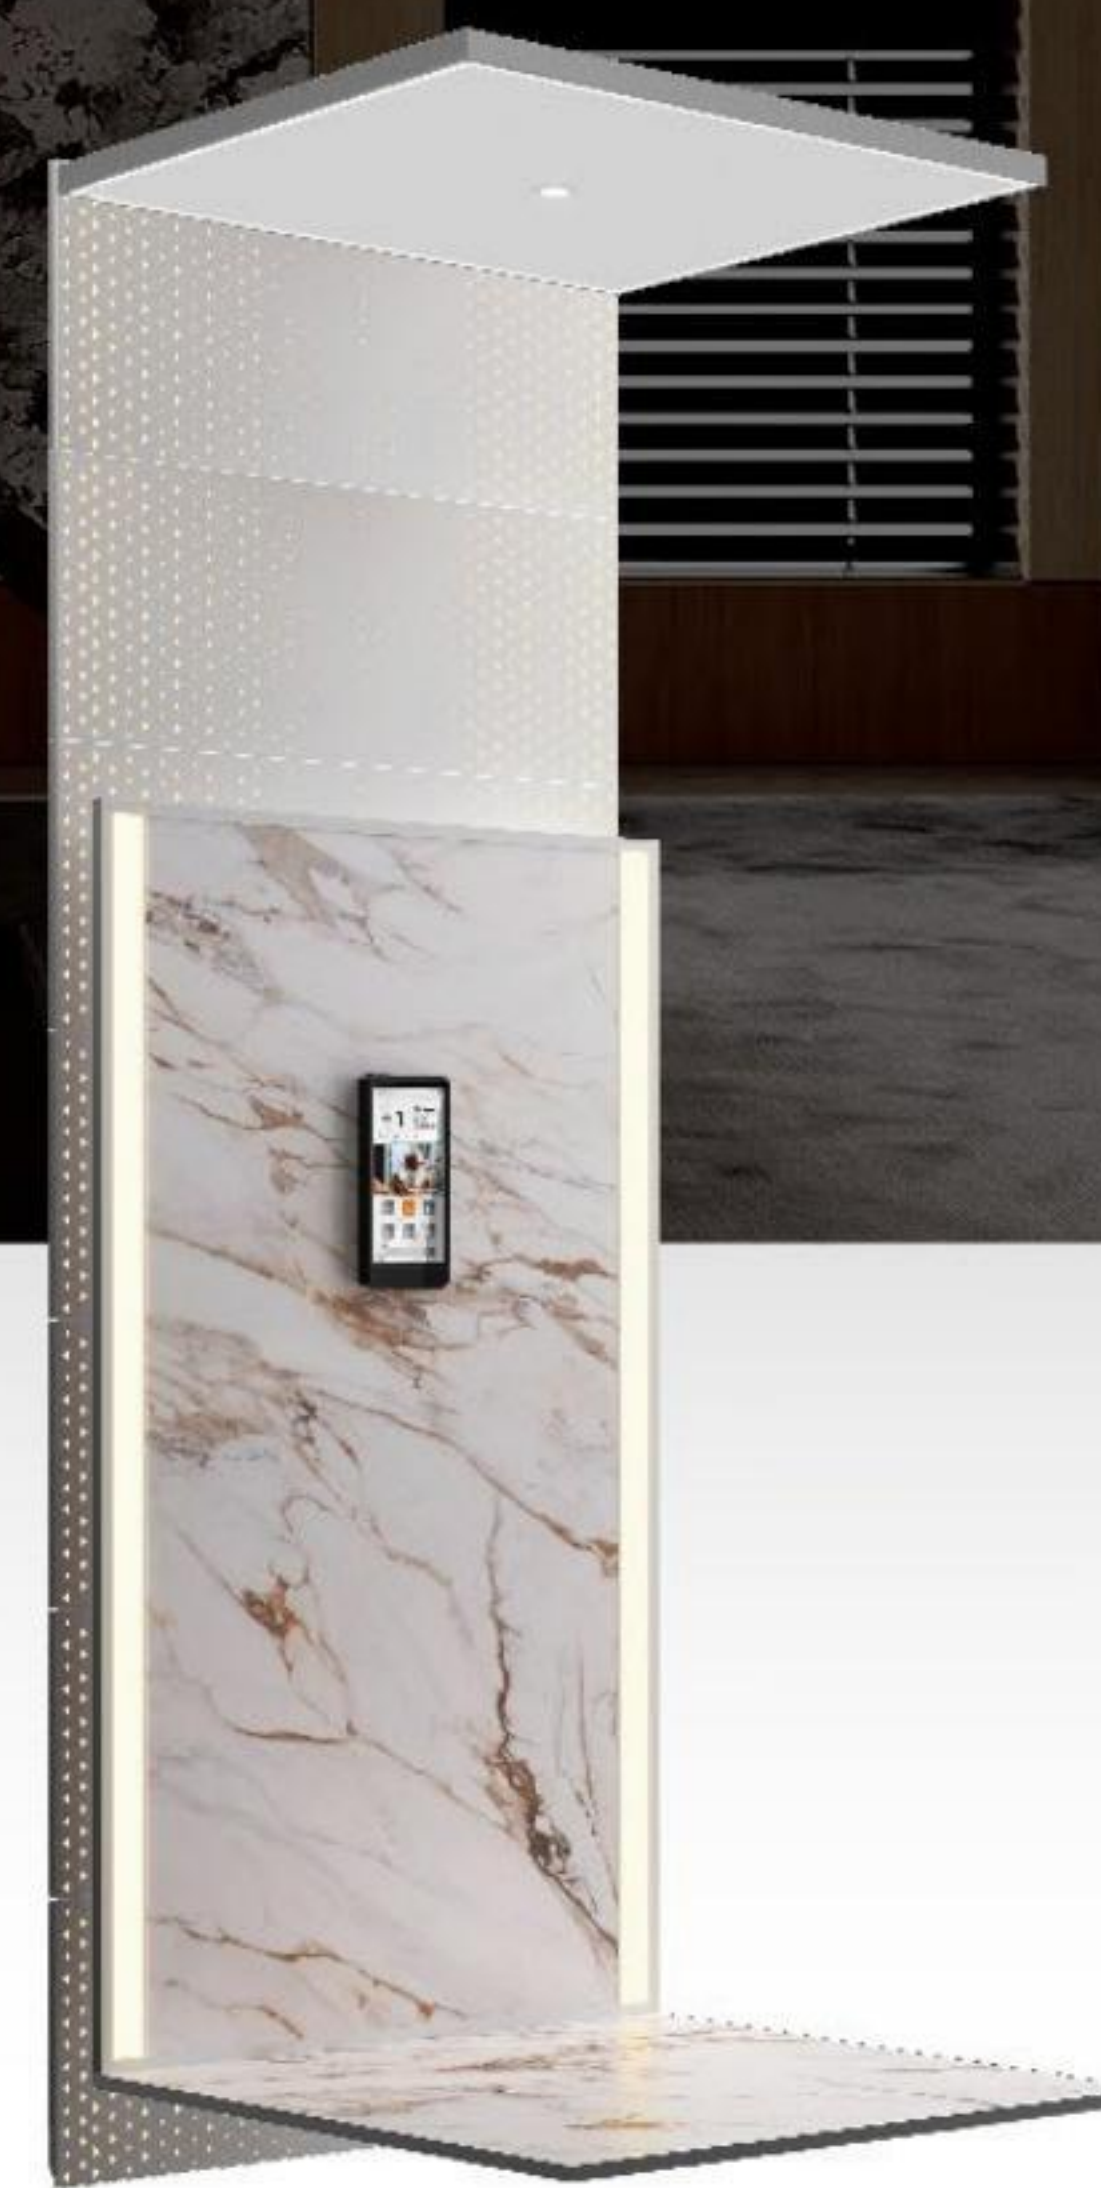

Platform backplane: Patented UV printed nano light guide plate, inlaid green diamond breathing flash lamp, 6000K atmosphere lamp in the frame

Platform floor: Parquet solid wood floor edged with aluminum profile

Platform backplane: Patented UV printed nano light guide plate, inlaid yellow diamond breathing flash lamp, 6000K atmosphere lamp in the frame

Platform floor: Alpine blue rock plate edged with aluminum profile