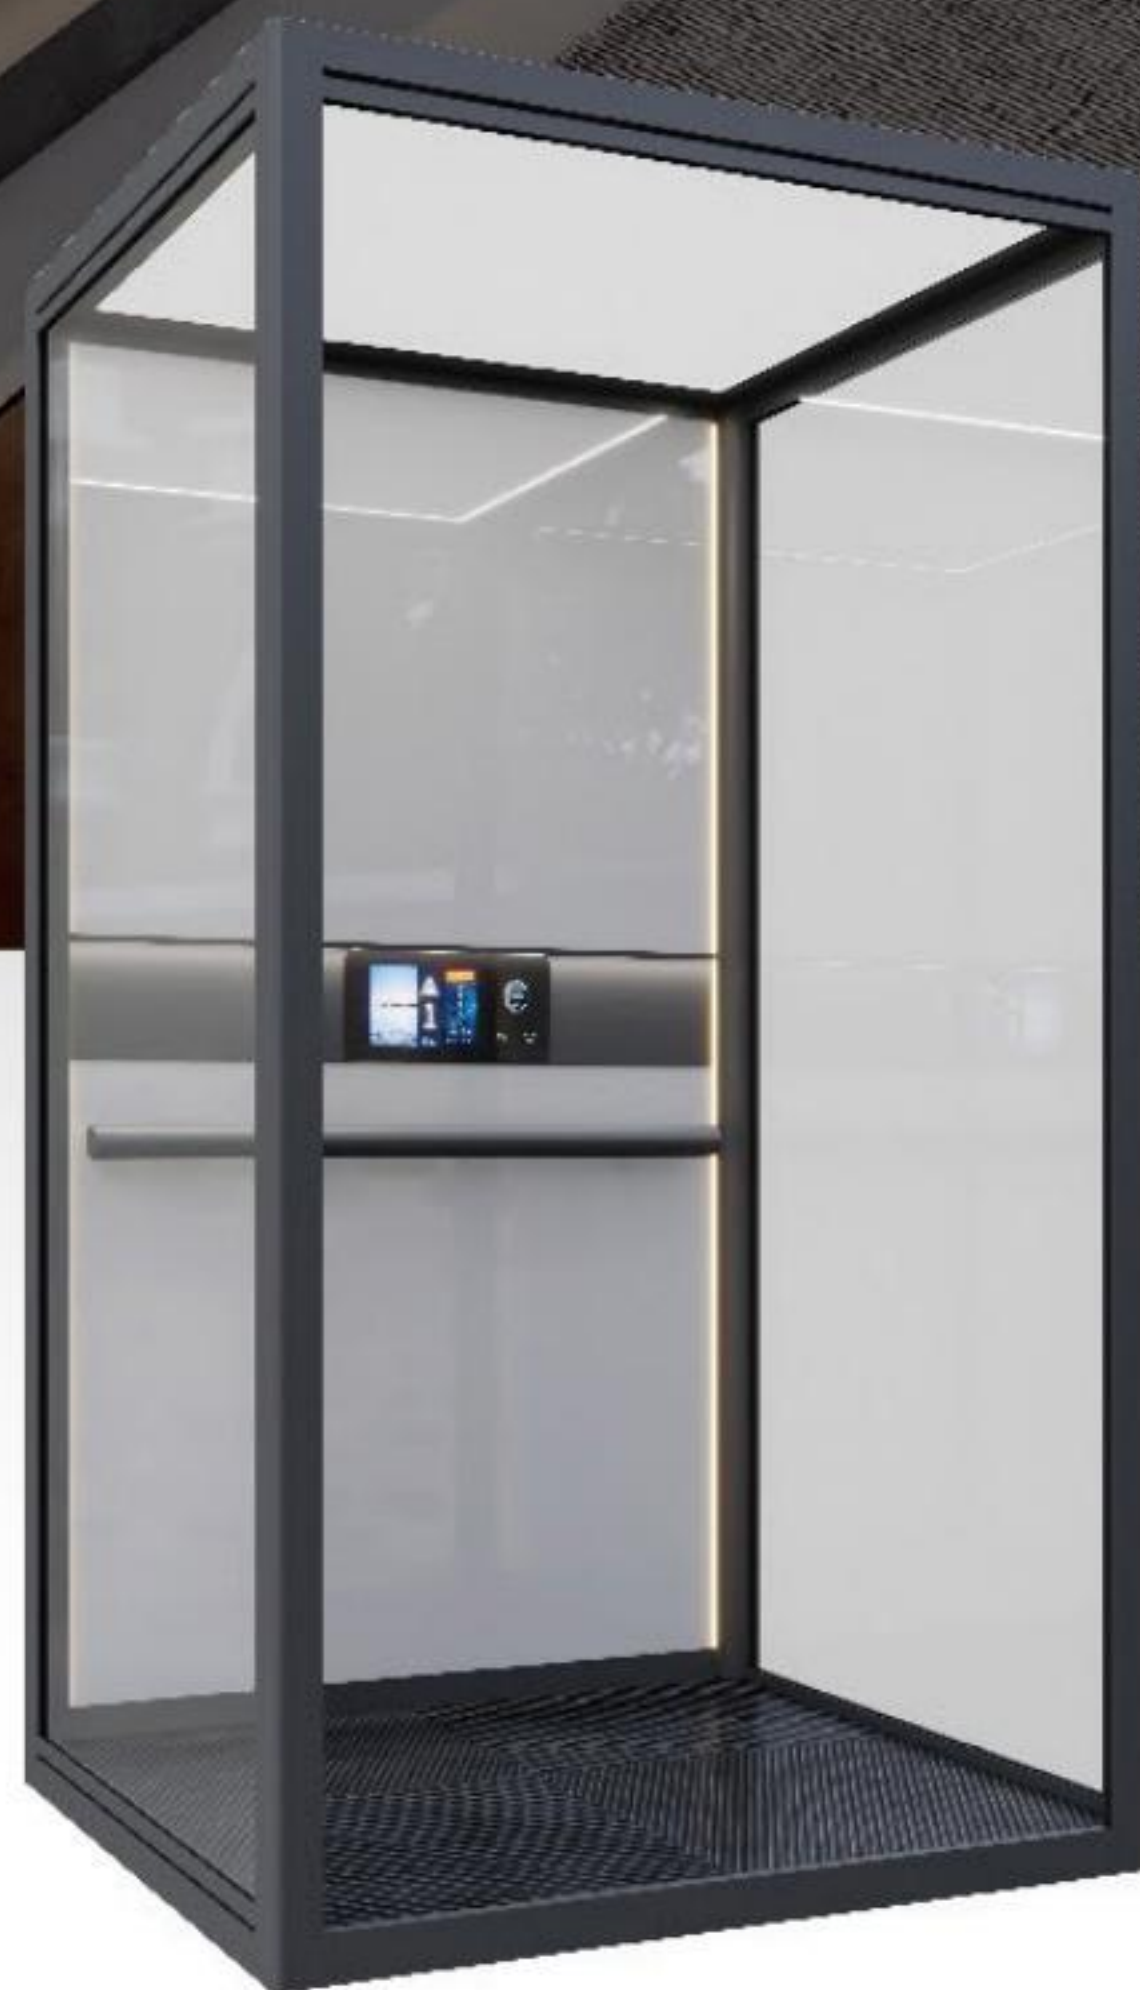

艺术背板

DS-G901G

选配 Optional

吊顶:炫彩透明顶
背板:岩板、碳晶板、氛围灯
侧壁:透明白玻
扶手:不锈钢扶手
地板:编织地毯

Ceiling: Bright and transparent ceiling
Backplane: Rock board, carbon crystal board, atmosphere light
Side wall: Transparent glass
Handrail: Stainless steel handrail
Floor: Woven carpet