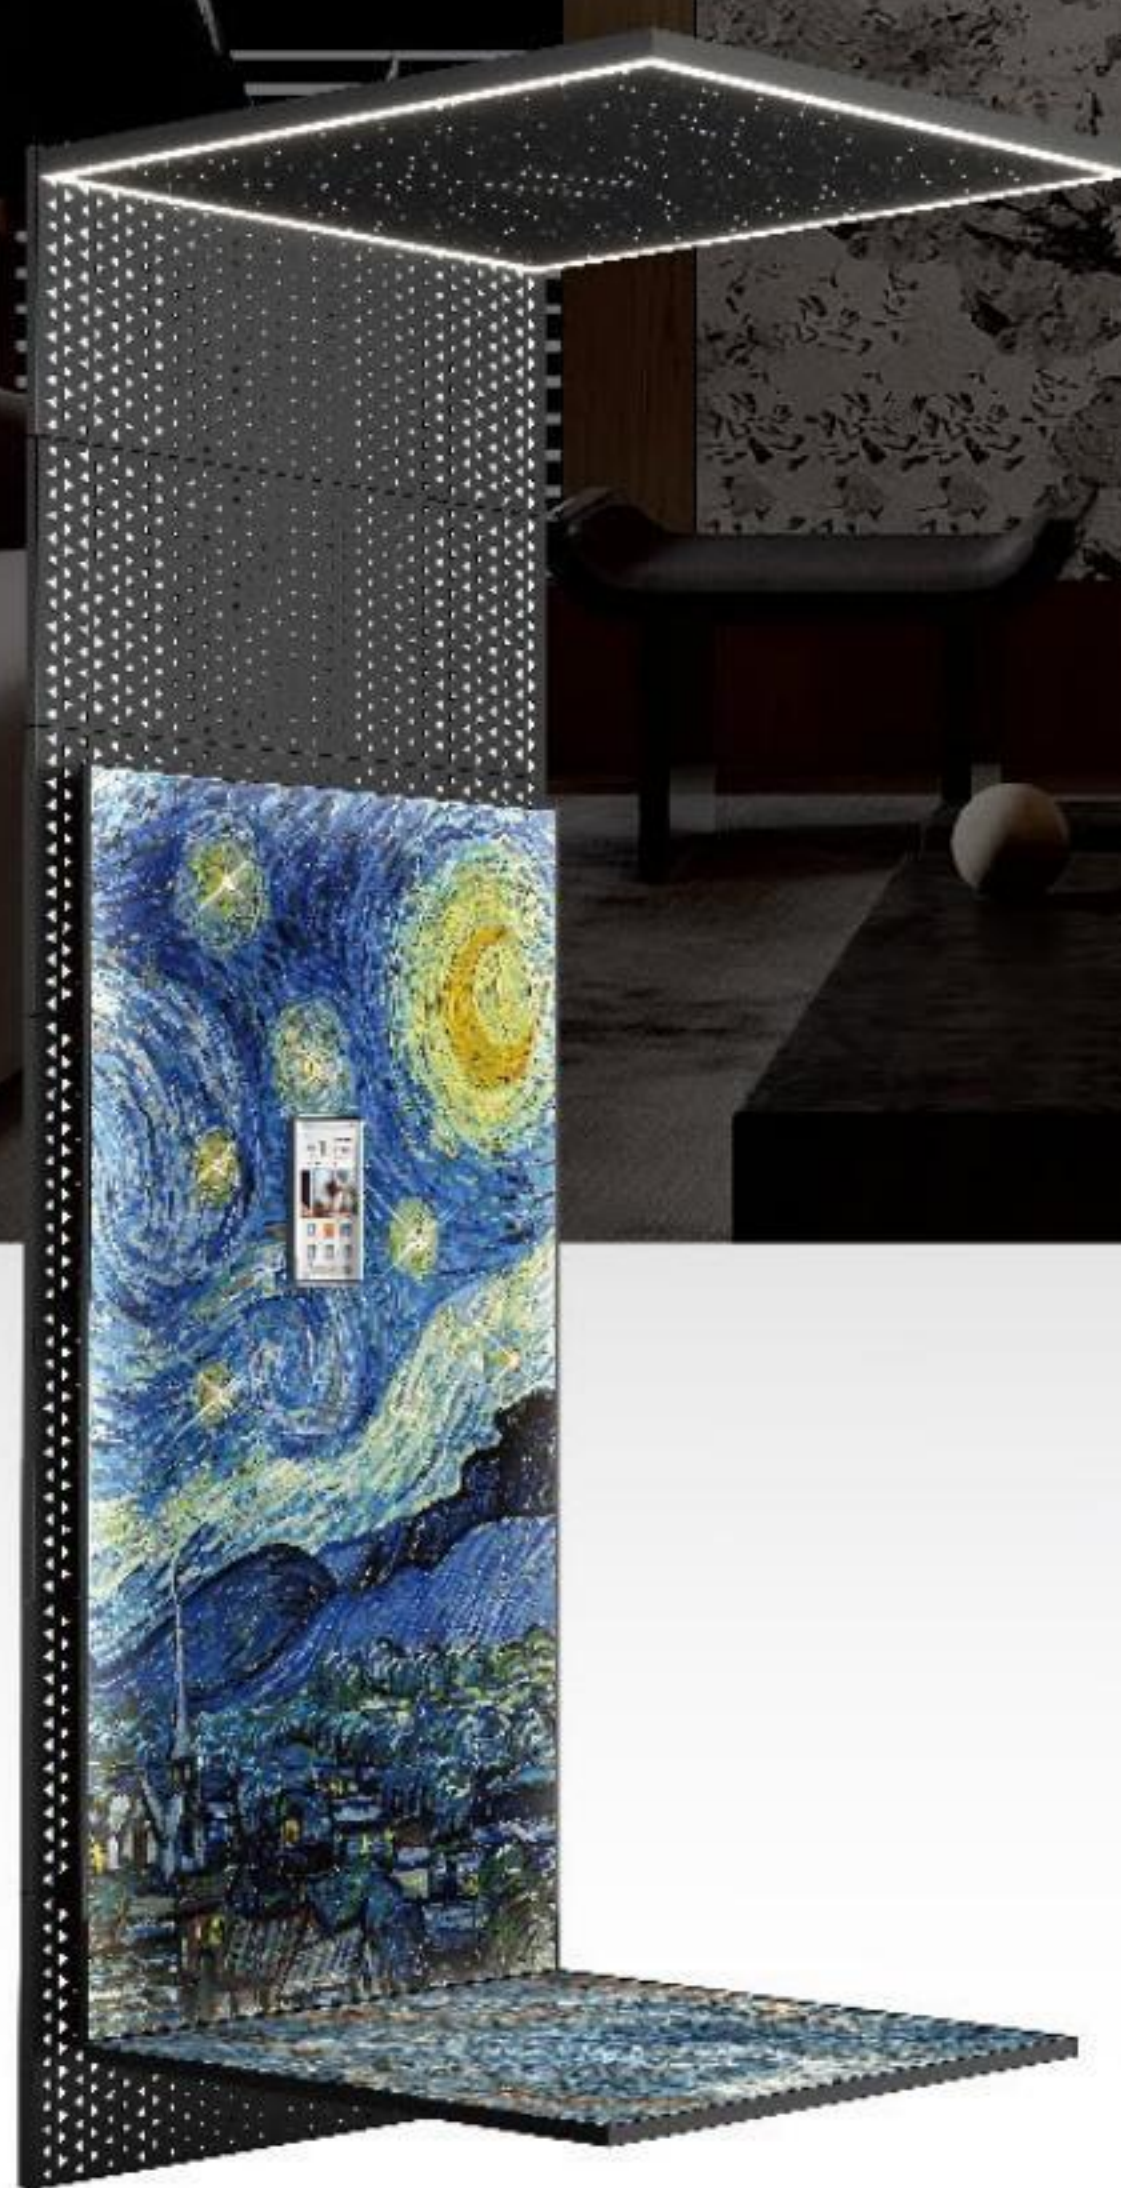

Platform backplane: Patented UV printed nano light guide plate, inlaid green diamond breathing flash lamp, 6000K atmosphere lamp in the frame

Platform floor: Parquet solid wood floor edged with aluminum profile