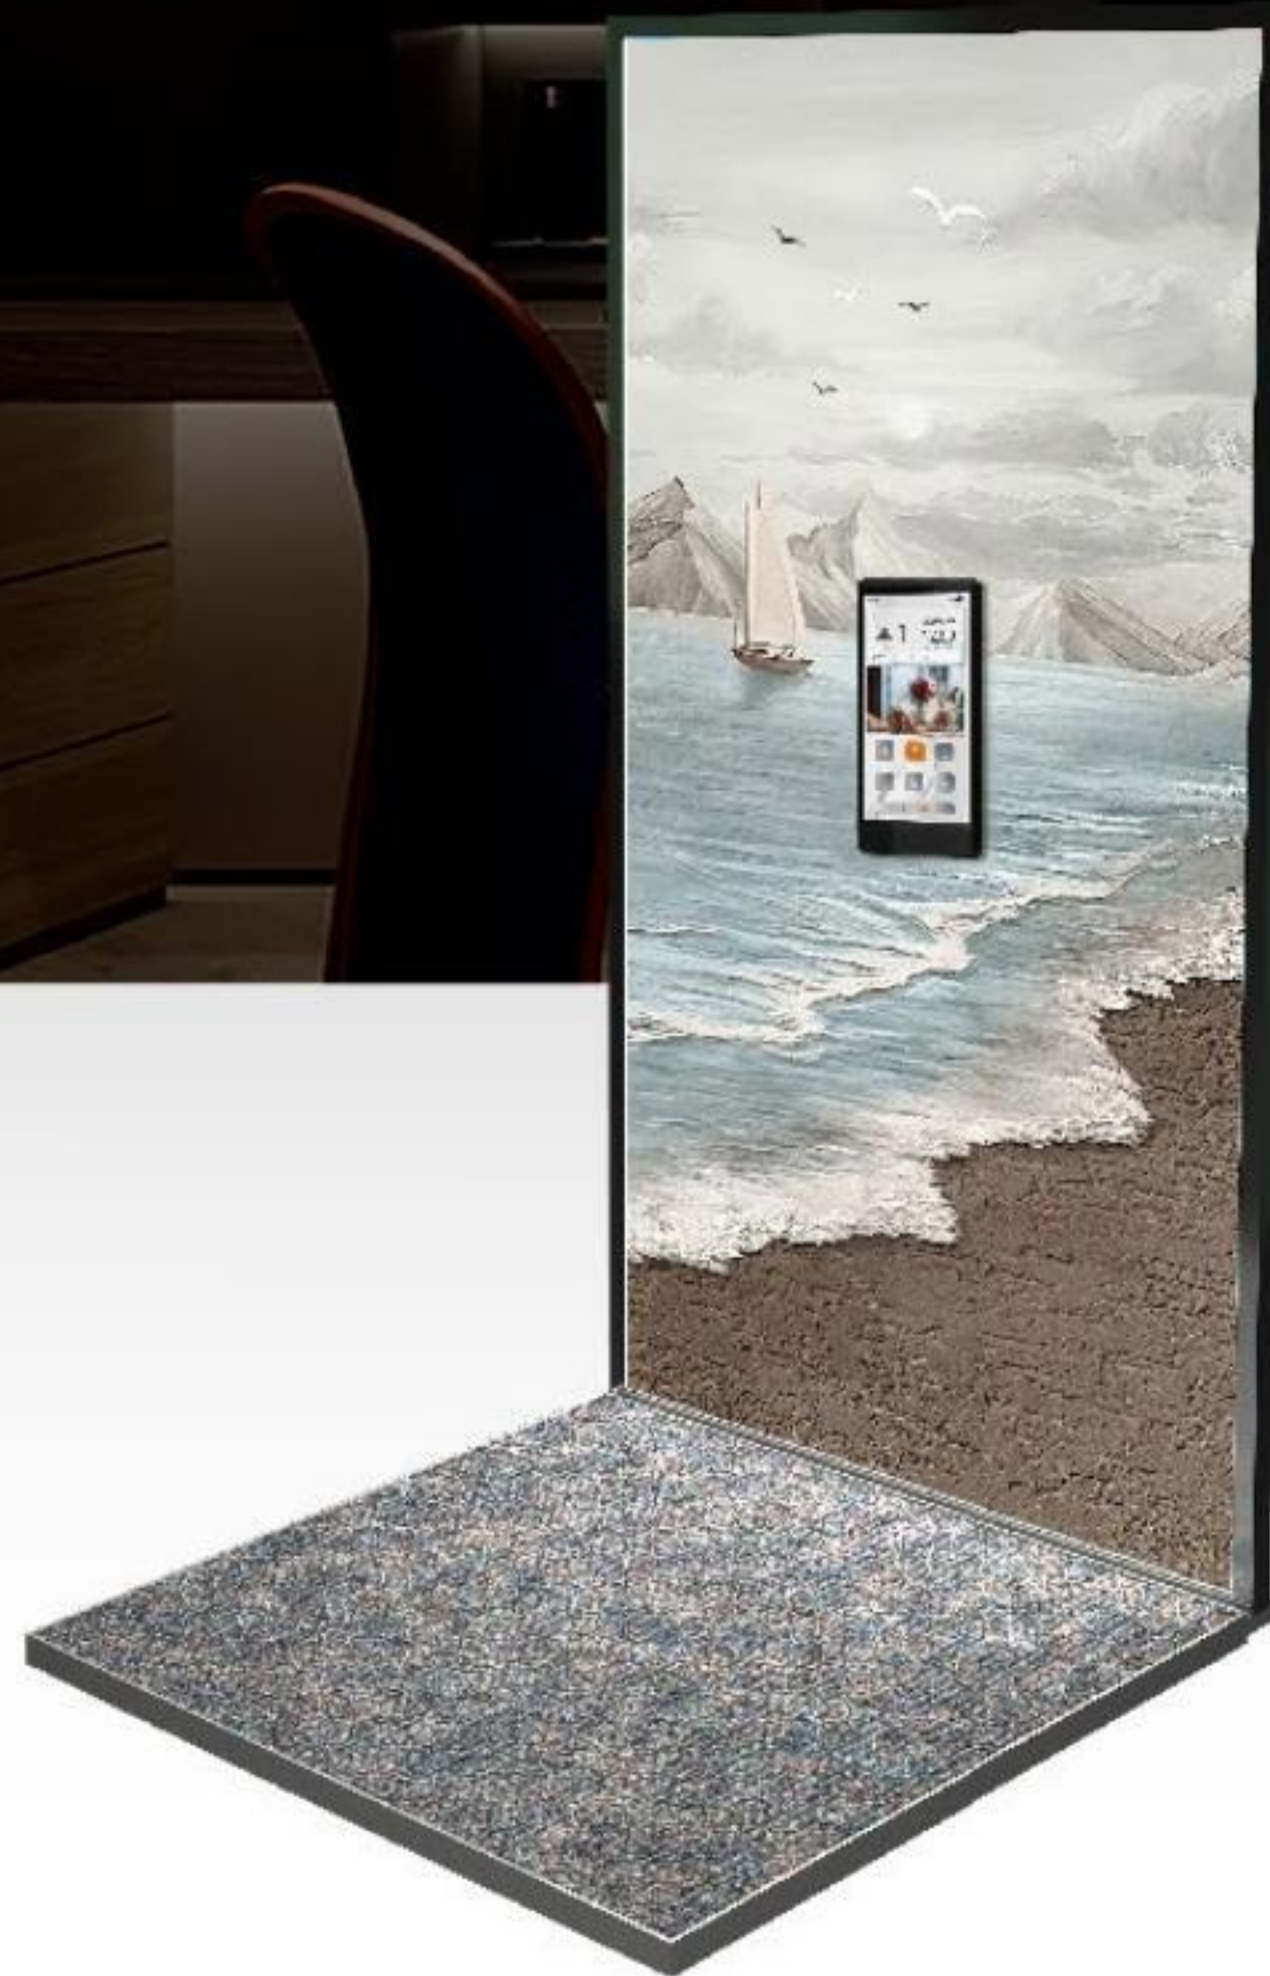

ART BACKPLANE

艺术背板

DS-G918

选配 Optional

发光板: 纳米导光板、无影灯带、铝框包边

地面: 编织地毯

Luminous plate: Nano light guide plate, shadowless lamp belt, aluminum frame edging

Floor: Woven carpet